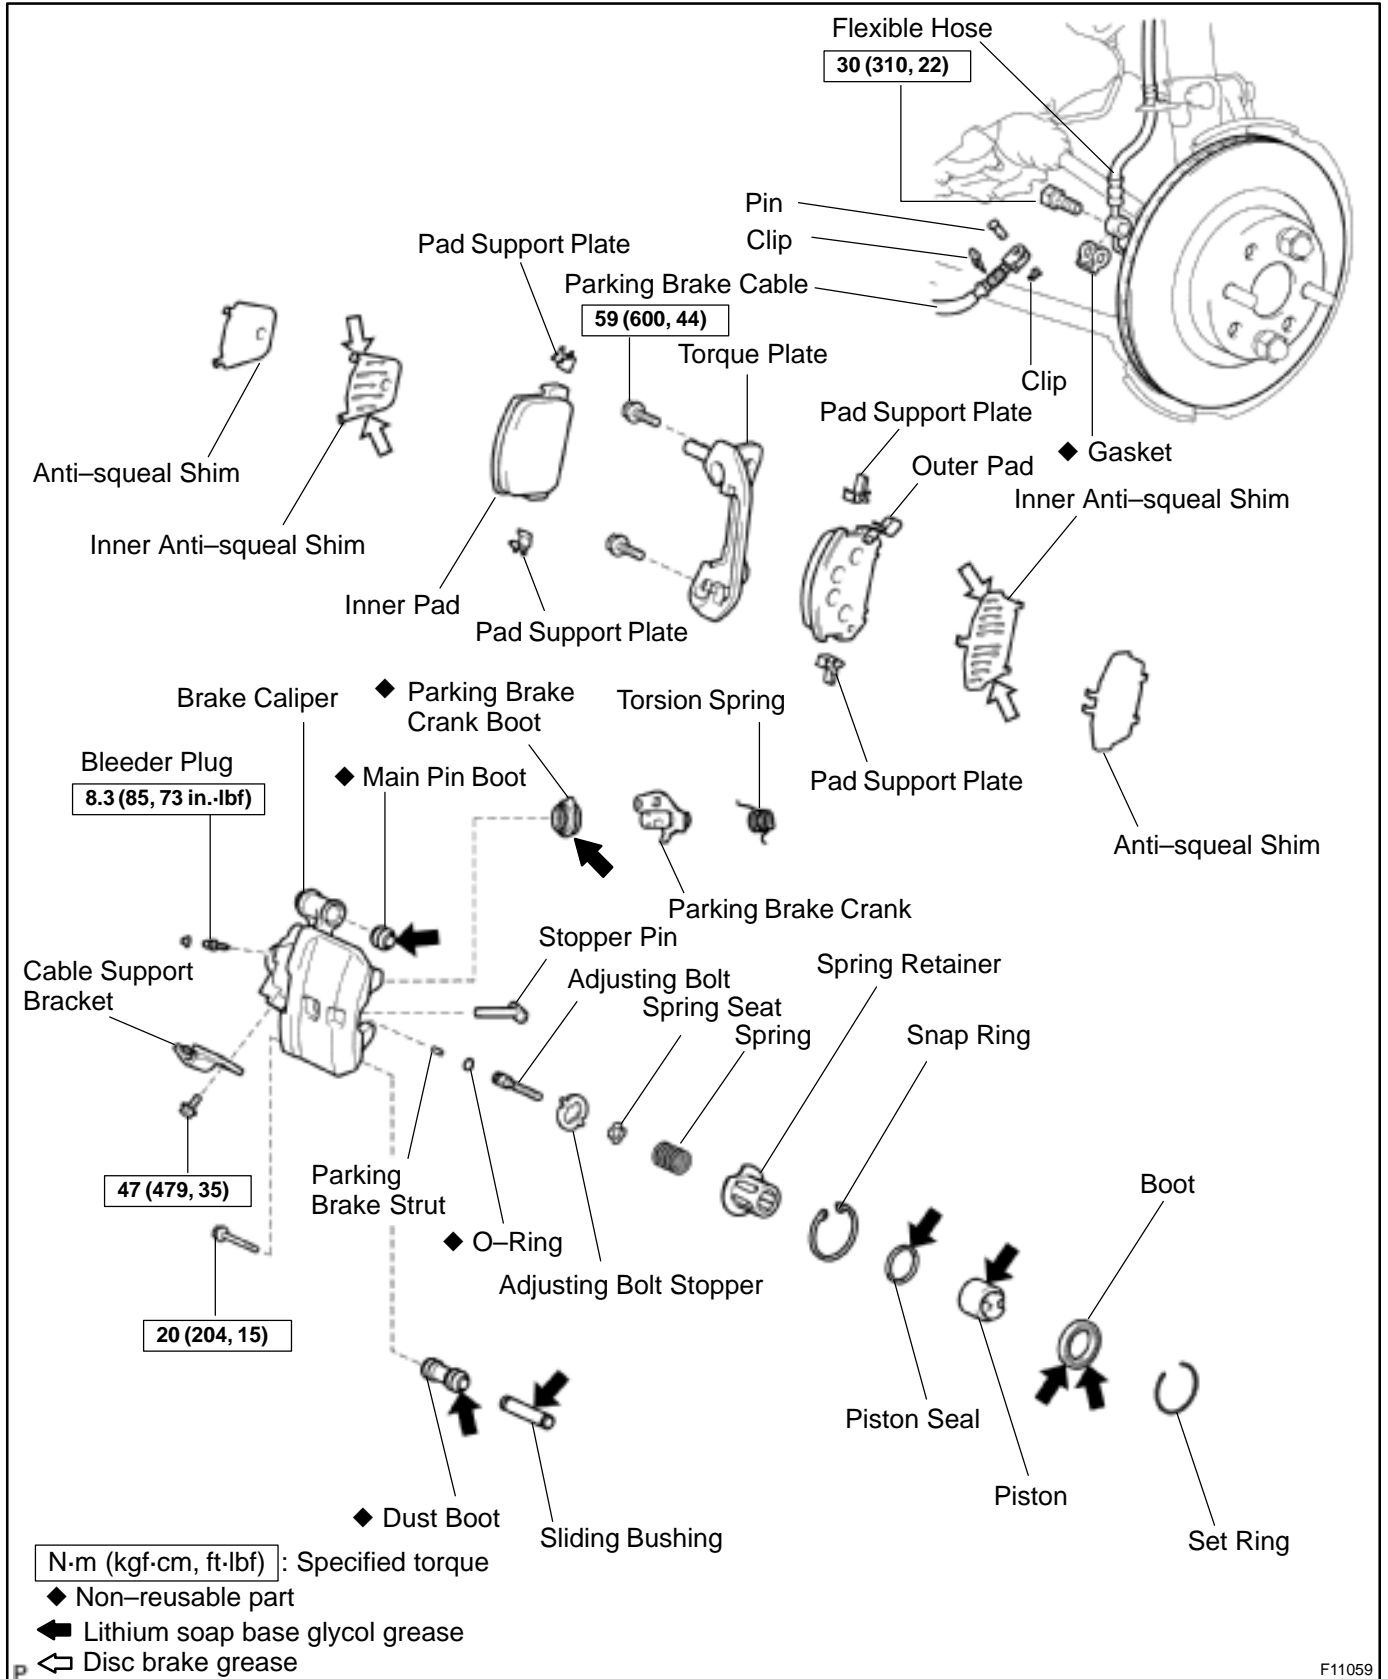

REAR BRAKE CALIPER COMPONENTS

BR0QL-04

F11059